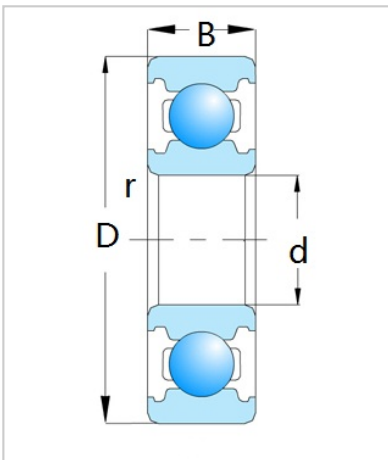

Deep Groove Ball Bearing

1600 Series-16002

|                         |              |
|-------------------------|--------------|
| Bearing Designation     | <b>16002</b> |
| Dimension [mm]          |              |
| d                       | 15           |
| D                       | 32           |
| B                       | 8            |
| rs min                  | 0.3          |
| Basic load ratings (kN) |              |
| Cr                      | 5.6          |
| Cor                     | 2.83         |
| Speed ratings (rpm)     |              |
| Grease                  | 22000        |
| Oil                     | 26000        |
| Weight (Kg)             | 0.025        |