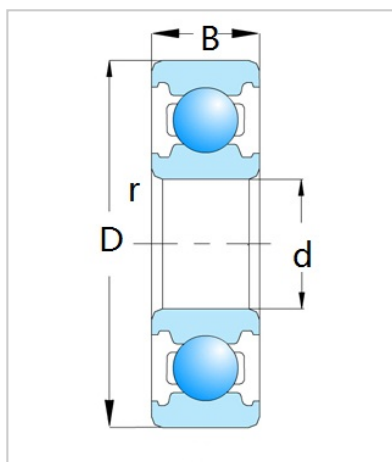

Deep Groove Ball Bearing

6200 Series-62/28

Bearing Designation	<b>62/28</b>
Dimension [mm]	
d	<b>28</b>
D	58
B	16
rs min	1
Basic load ratings (kN)	
Cr	1830
Cor	995
Speed ratings (rpm)	
Grease	12000
Oil	14000
Weight (Kg)	0.171