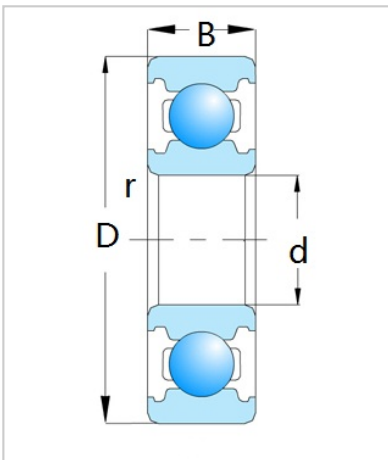

Deep Groove Ball Bearing

6200 Series-**6202**

Bearing Designation	6202
Dimension [mm]	
d	15
D	35
B	11
rs min	0.6
Basic load ratings (kN)	
Cr	7.75
Cor	3.6
Speed ratings (rpm)	
Grease	19000
Oil	23000
Weight (Kg)	0.045