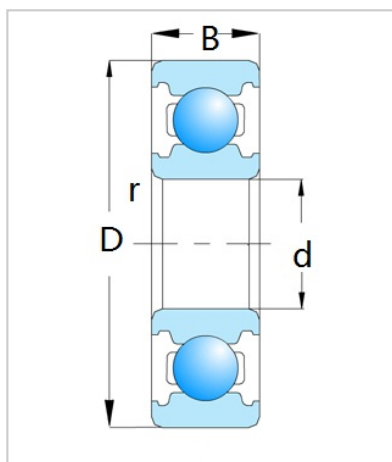

Deep Groove Ball Bearing

6200 Series-6215

Bearing Designation	6215
Dimension [mm]	
d	75
D	130
B	25
rs min	1.5
Basic load ratings (kN)	
Cr	66
Cor	49.5
Speed ratings (rpm)	
Grease	4800
Oil	5600
Weight (Kg)	1.18