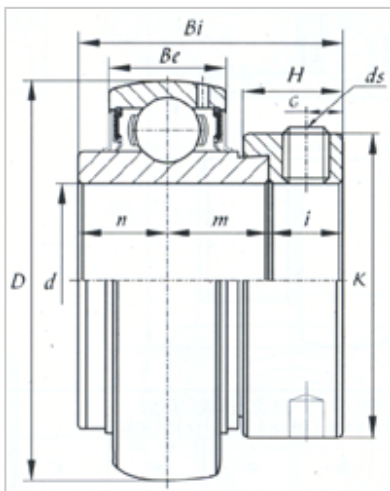

Insert Bearing

NA Series-NA205

Bearing No.	NA205
d	
(mm)	25
(in.)	
Dimensions [mm]	
D	52
Be	17
Bi	44.4
B1	35
n	17.5
K	38.1
H	13.5
G	5
ds	M6x1
Basic Load Rating (kN)	
Dynamic	1400
Static	750

HEBEI HUANSHENG BEARING CO., LTD-Tel:+86-0319-8541203-Email:hbhs@hbhsbearing.com-
www.hbhsbearing.com