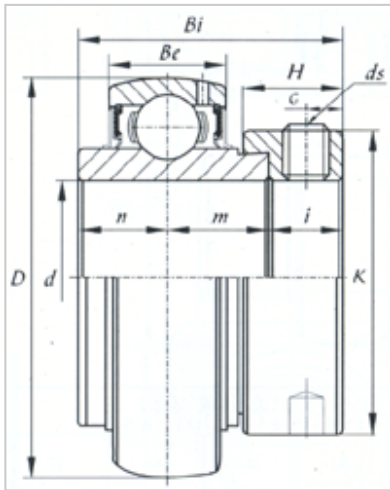

Insert Bearing

NA Series-NA211-35

Bearing No.	NA211-35
d	
(mm)	55.563
(in.)	2 3/16
Dimensions [mm]	
D	100
Be	25
Bi	71.4
B1	55.6
n	27.8
K	76.2
H	20.7
G	8
ds	3/8-24UNF
Basic Load Rating (kN)	
Dynamic	4350
Static	2900