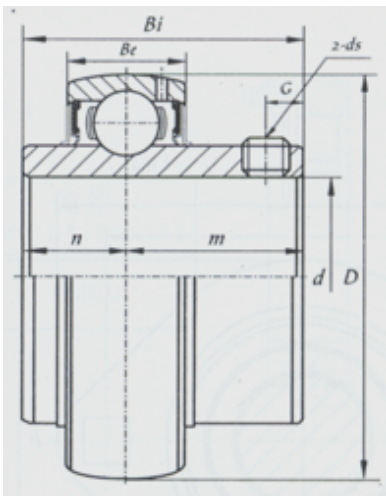

Insert Bearing

UC200 Series-UC201-8

|                 |                |
|-----------------|----------------|
| Bearing No.     | <b>UC201-8</b> |
| d               |                |
| (mm)            | 12.7           |
| (in.)           | 0.5            |
| Dimensions [mm] |                |
| D               | 47             |
| Bi              | 31             |
| Be              | 17             |
| n               | 12.7           |
| m               | 18.3           |
| G               | 5              |
| ds              | 1/4-28UNF      |