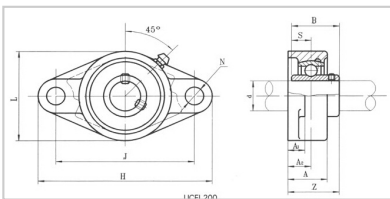

Pillow Block Bearing

UCFL Series-UCFL212

Series	UCFL212
Unit	mm
d	60
H	250
J	202
A2	29
A1	18
A	48
N	23
L	140
Z	68.7
B	65.1
S	25.4
Mounting hole diameter	M20
UCFL Series	UC212
FL Series	FL212
Weight (Kg)	4