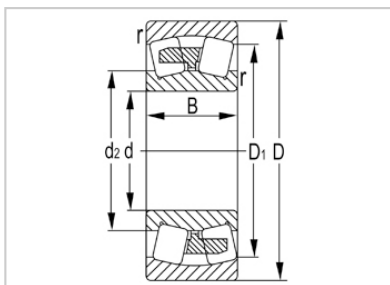

Spherical Roller Bearing

22300 Series-**22340**

Designation	22340
Principal Dimensions(mm)	
d	200
D	420
B	138
rs min	5
Basic Load Ratings(KN)	
Dynamic(Cr)	2040
Static(Cor)	3050
Limited Speed(rpm)	
Grease	740
Oil	1100
Weight (kg)	93.2